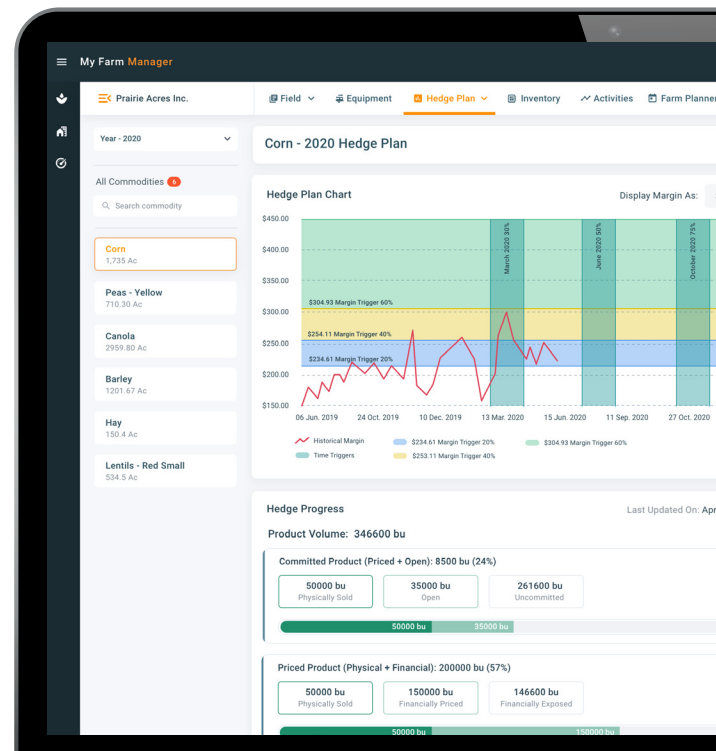

My Farm Manager[®]

ALL OF YOUR FARM.
ALL IN ONE PLACE[®]

Whether you're a small or large operation, **My Farm Manager[®]** acts as the central hub for your farm. Track and access all your historical information to more accurately plan for the future.

CONNECT AND SHARE

Connect your whole team with custom permission settings and alerts. Plus, add in your trusted service providers for expert insights, shared reporting features and service tracking.

PRE-SEASON PLANNING

Review and act on agronomy, budget and crop marketing plans. Communicate the broader story or a specific detail of your operation to anyone, at any time.

AGILE DECISION MAKING

Access up-to-date farm records from any device to make informed, strategic decisions for your operation. Take action when it matters most to increase your productivity and profitability.