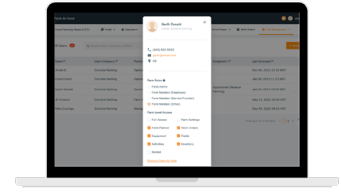

- Invite your farm team and advisors to collaborate on your records.
- Keep everyone up-to-date with the information they need to help your farm be more profitable and efficient.

Product highlights

- ✓ Field management
- ✓ Crop Planning
- ✓ Cost & revenue tracking
- ✓ Sales management
- ✓ Team collaboration
- ✓ GIS capabilities
- ✓ Live market pricing
- ✓ Equipment & inventory management

Visit decisivefarming.com/FarmAtHand

1-800-941-4811

✕ @DecisiveFarming

📘 @DecisiveFarmingbyTELUSAgriculture

🌐 @Decisive-Farming-by-TELUS-Agriculture

Decisive
FARMING
by  **TELUS**
Agriculture

Track

Track everything that's happening on your farm in one place.

Plan

Plan your crop year from overall crop mix to field-specific blends.

Connect

Connect to your team, trusted advisors and on-farm technologies to get the most out of your farm information.

Five key advantages of digitizing your farm records: