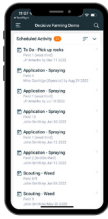

Track your farm information

- Keep tabs on your farm information as you add and complete activities throughout the season.
- Easily manage your storage, equipment and maintenance all from one place.

Put your farm information to work

- Invite your farm team and advisors to collaborate on your records.
- Keep everyone up-to-date with the information they need to help your farm be more profitable and efficient.

Product highlights

- ✓ Field management
- ✓ Crop Planning
- ✓ Cost & revenue tracking
- ✓ Sales management
- ✓ Team collaboration
- ✓ GIS capabilities
- ✓ Live market pricing
- ✓ Equipment & inventory management

Visit decisivefarming.com/FarmAtHand

1-800-941-4811

✕ @DecisiveFarming

📘 @DecisiveFarmingbyTELUSAgriculture

🌐 @Decisive-Farming-by-TELUS-Agriculture

Decisive
FARMING
by  **TELUS**
Agriculture

Track

Track everything that's happening on your farm in one place.

Plan

Plan your crop year from overall crop mix to field-specific blends.

Connect

Connect to your team, trusted advisors and on-farm technologies to get the most out of your farm information.

Five key advantages of digitizing your farm records: