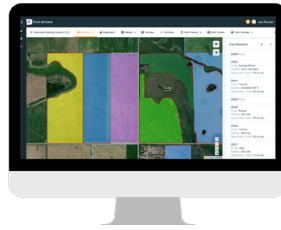

Visit decisivefarming.com/FarmAtHand

1-800-941-4811

✕ @DecisiveFarming

📘 @DecisiveFarmingbyTELUSAgriculture

🌐 @Decisive-Farming-by-TELUS-Agriculture

Decisive
FARMING
by  **TELUS**
Agriculture

Track

Track everything that's happening on your farm in one place.

Plan

Plan your crop year from overall crop mix to field-specific blends.

Connect

Connect to your team, trusted advisors and on-farm technologies to get the most out of your farm information.

Five key advantages of digitizing your farm records: