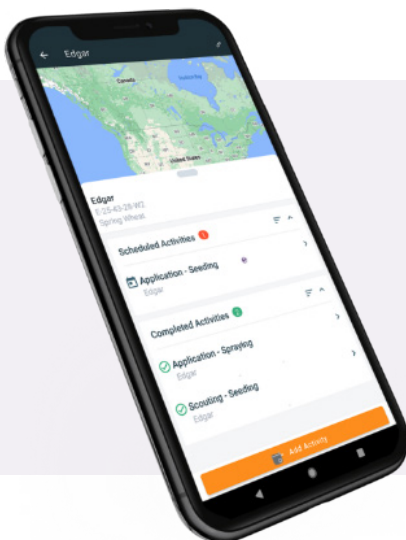

Track your farm information

- Keep tabs on your farm information as you add and complete activities throughout the season.
- Easily manage your storage, equipment and maintenance all from one place.

Put your farm information to work

Improve collaboration between your farm team

Improved access to information no matter where you are

Provide timely decisions on-the-go

Save hours in administration time with easier record-keeping

Have an accurate, up-to-date picture of your farm

Download the app today

Scan the QR code with your phone

Visit decisivefarming.com/FarmAtHand

1-800-941-4811

@DecisiveFarming

@DecisiveFarmingbyTELUSAgriculture

@Decisive-Farming-by-TELUS-Agriculture